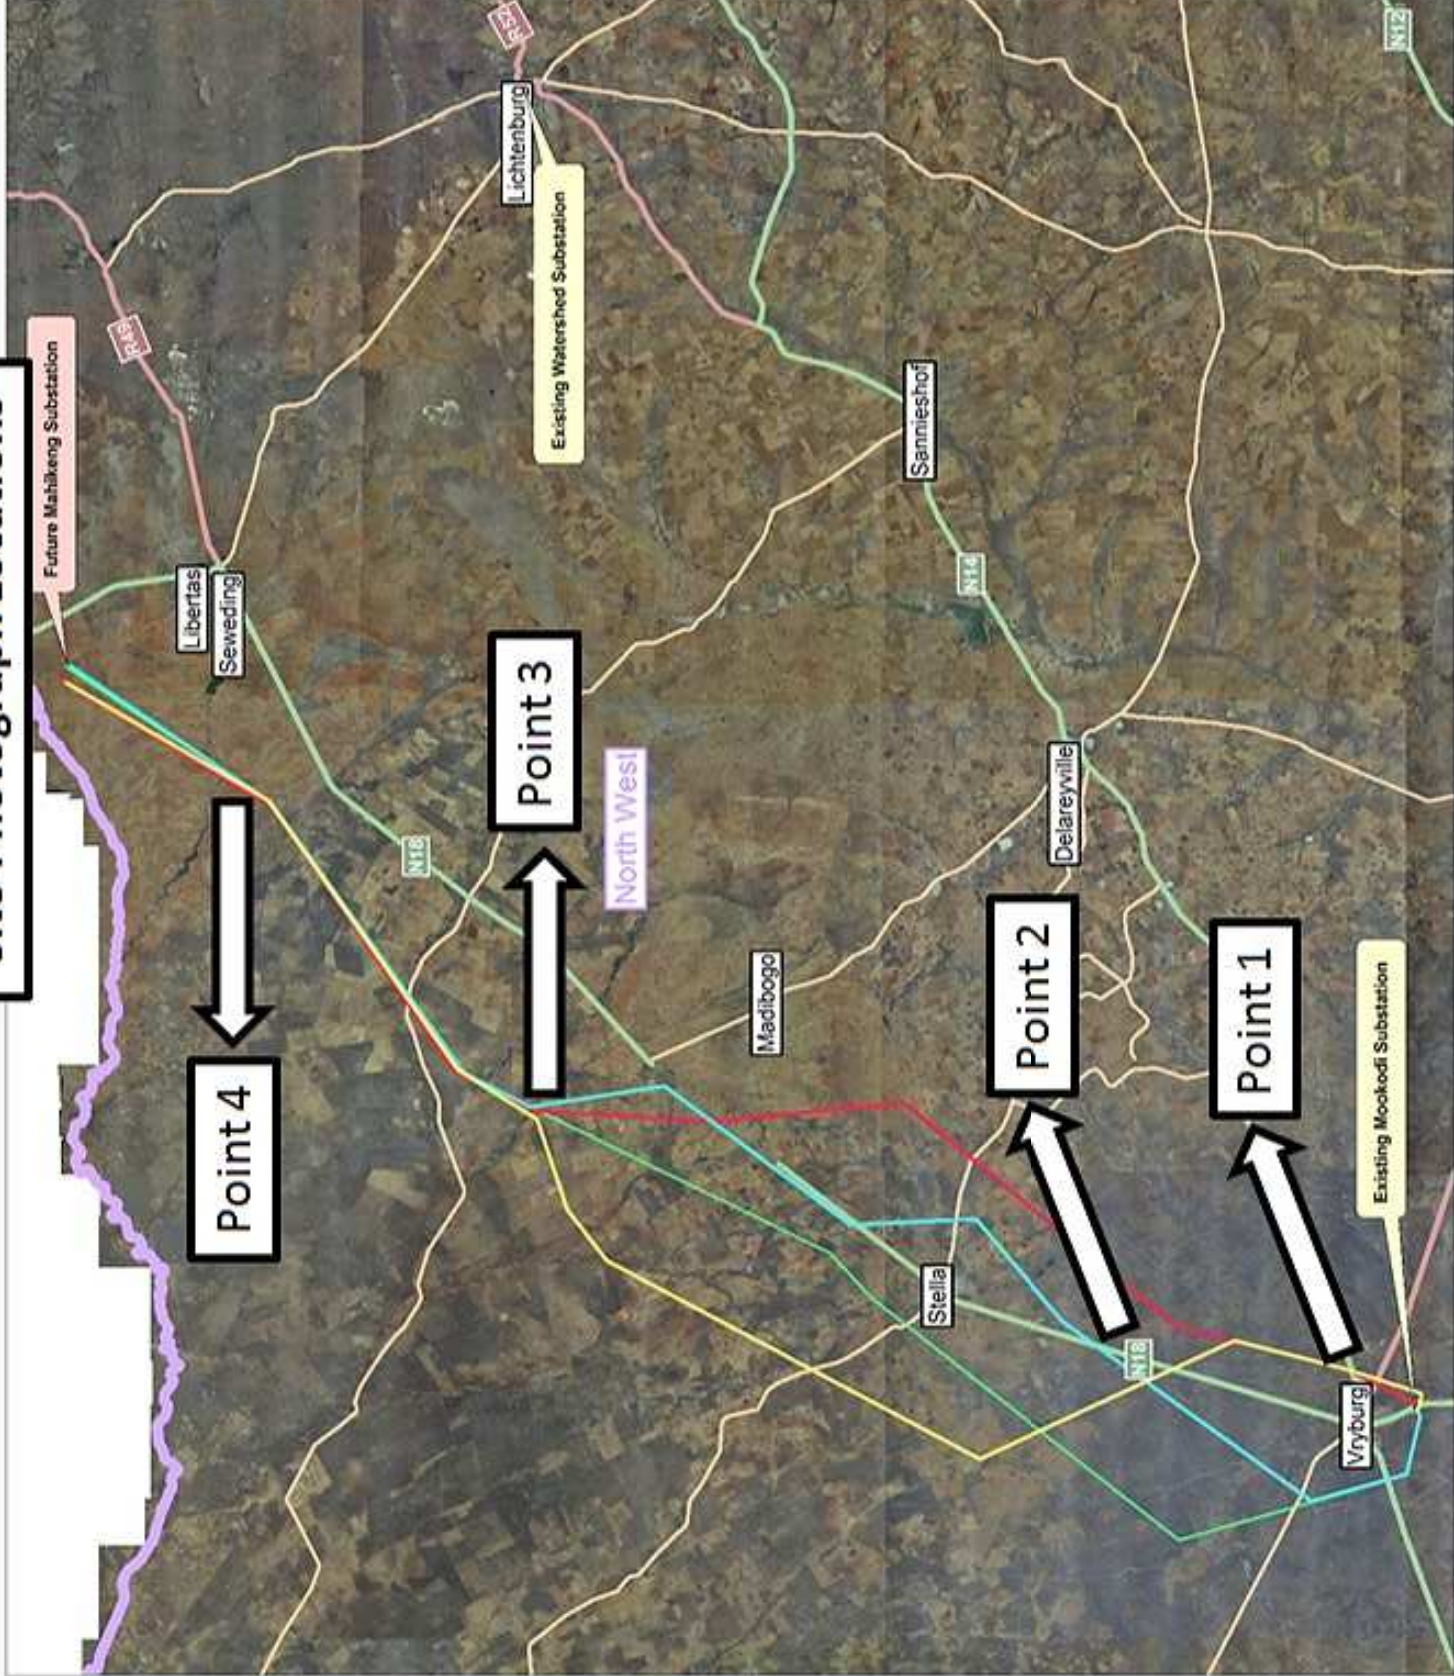

Appendix 3: Site Photographs

Site Photograph Locations

MOOKODI-MAHIKENG 400KV LINE

Locality Map

Legend

Places

town

Highways

secondary

primary

trunk

Route numbers

trunk

primary

Alternative Routes

Option 1 (WM1)

Option 2 (WM13)

Option 3 (WM4a)

Option 4 (WM9a)

Provinces

Site Photographs for the Mookodi-Mahikeng 400kV Powerline

Point 1:

Site Photographs for the Mookodi-Mahikeng 400kV Powerline

Point 2:

Site Photographs for the Mookodi-Mahikeng 400kV Powerline

Point 3:

Site Photographs for the Mookodi-Mahikeng 400kV Powerline

Point 4: